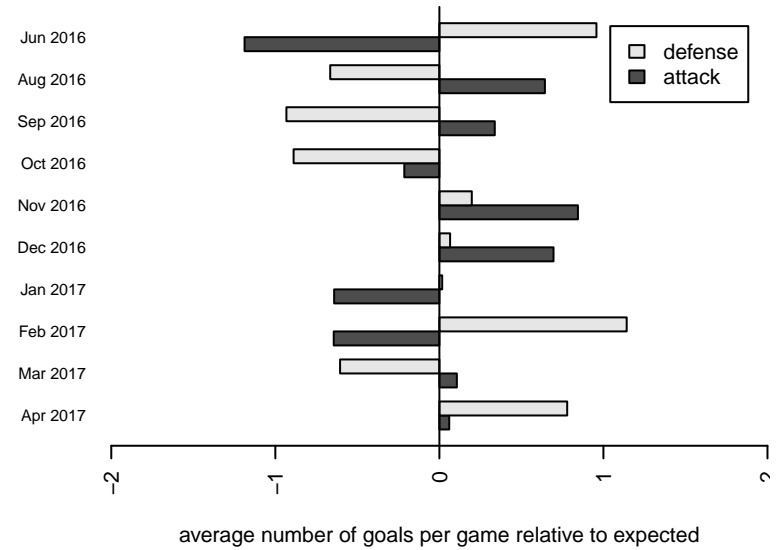

Performance relative to 13 month average