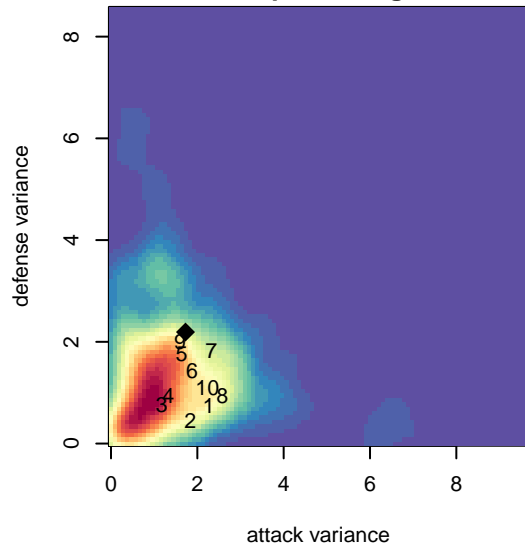

Eastside FC White G03

Eastside FC
 Preston, WA
 G03 total strength=1312
 attack=7.28 defense=4.78
 fall league = RCL G03 Div 3
 spr league = Win RCL G03 Div 3

alt names used:
 Eastside FC G03 White – B
 Eastside FC G03 White – B
 Eastside FC G03 White B
 Eastside FC G03 White
 Eastside FC G03 White B
 Eastside FC G03 White B

Venues played:
 2016 RVS Classic GU14 Gold
 2016 Eastside FC Cup GU14
 2016 RCL G03 Div 3
 2016 PacNW Winter Classic Premier II U14
 2016 Win RCL G03 Div 3
 2016 WYS Presidents Cup G03 Division 1

**attack and defense variance (black dot)
relative to other teams
and top 10 in region**