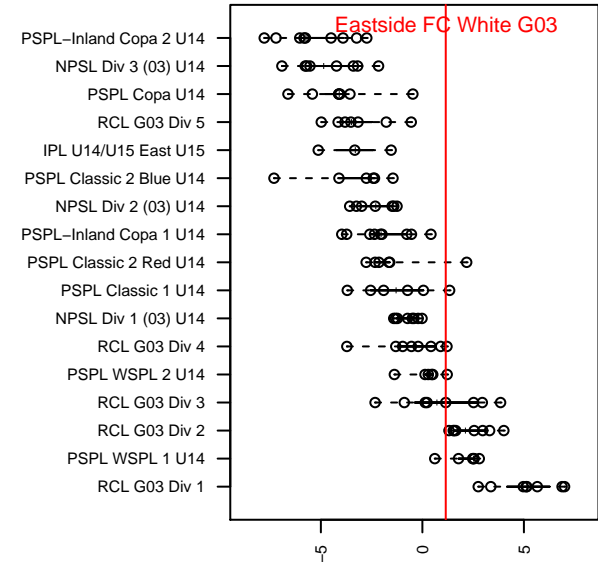

**attack and defense rating
relative to others at age
and all opponents in last 13 months**