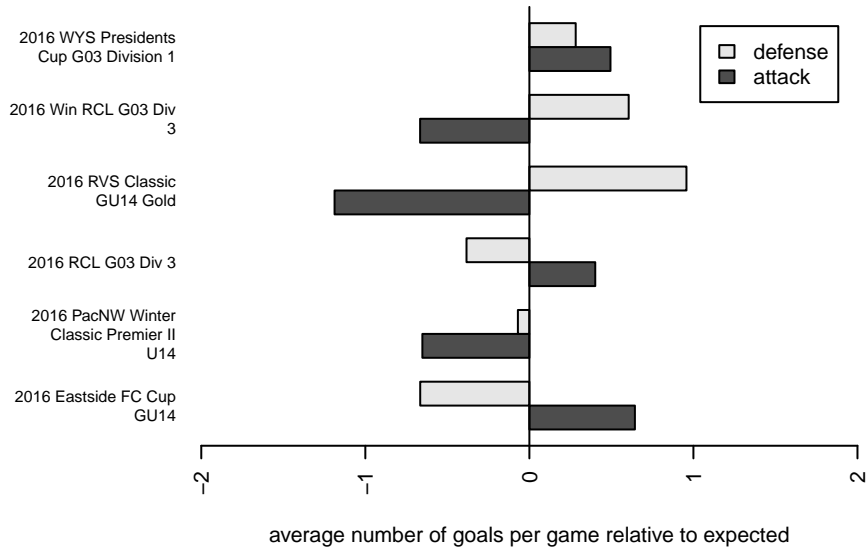

Performance relative to 13 month average