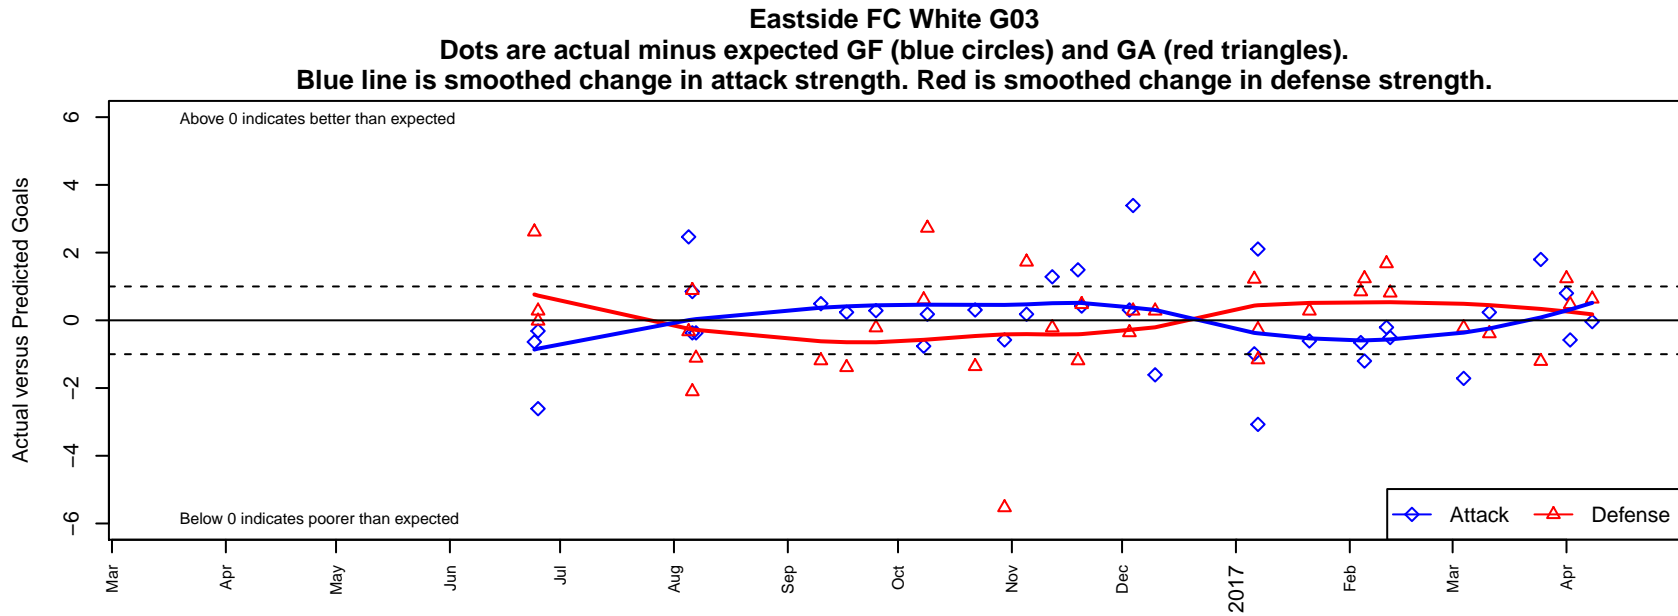

**attack and defense variance (black dot)
relative to other teams
and top 10 in region**

**attack and defense rating
relative to others at age
and all opponents in last 13 months**

Eastside FC White G03

Eastside FC
Preston, WA
G03 total strength=1312
attack=7.28 defense=4.78
fall league = RCL G03 Div 3
spr league = Win RCL G03 Div 3

alt names used:
Eastside FC G03 White – B
Eastside FC G03 White – B
Eastside FC G03 White B
Eastside FC G03 White
Eastside FC G03 White B
Eastside FC G03 White B

Venues played:
2016 RVS Classic GU14 Gold
2016 Eastside FC Cup GU14
2016 RCL G03 Div 3
2016 PacNW Winter Classic Premier II U14
2016 Win RCL G03 Div 3
2016 WYS Presidents Cup G03 Division 1